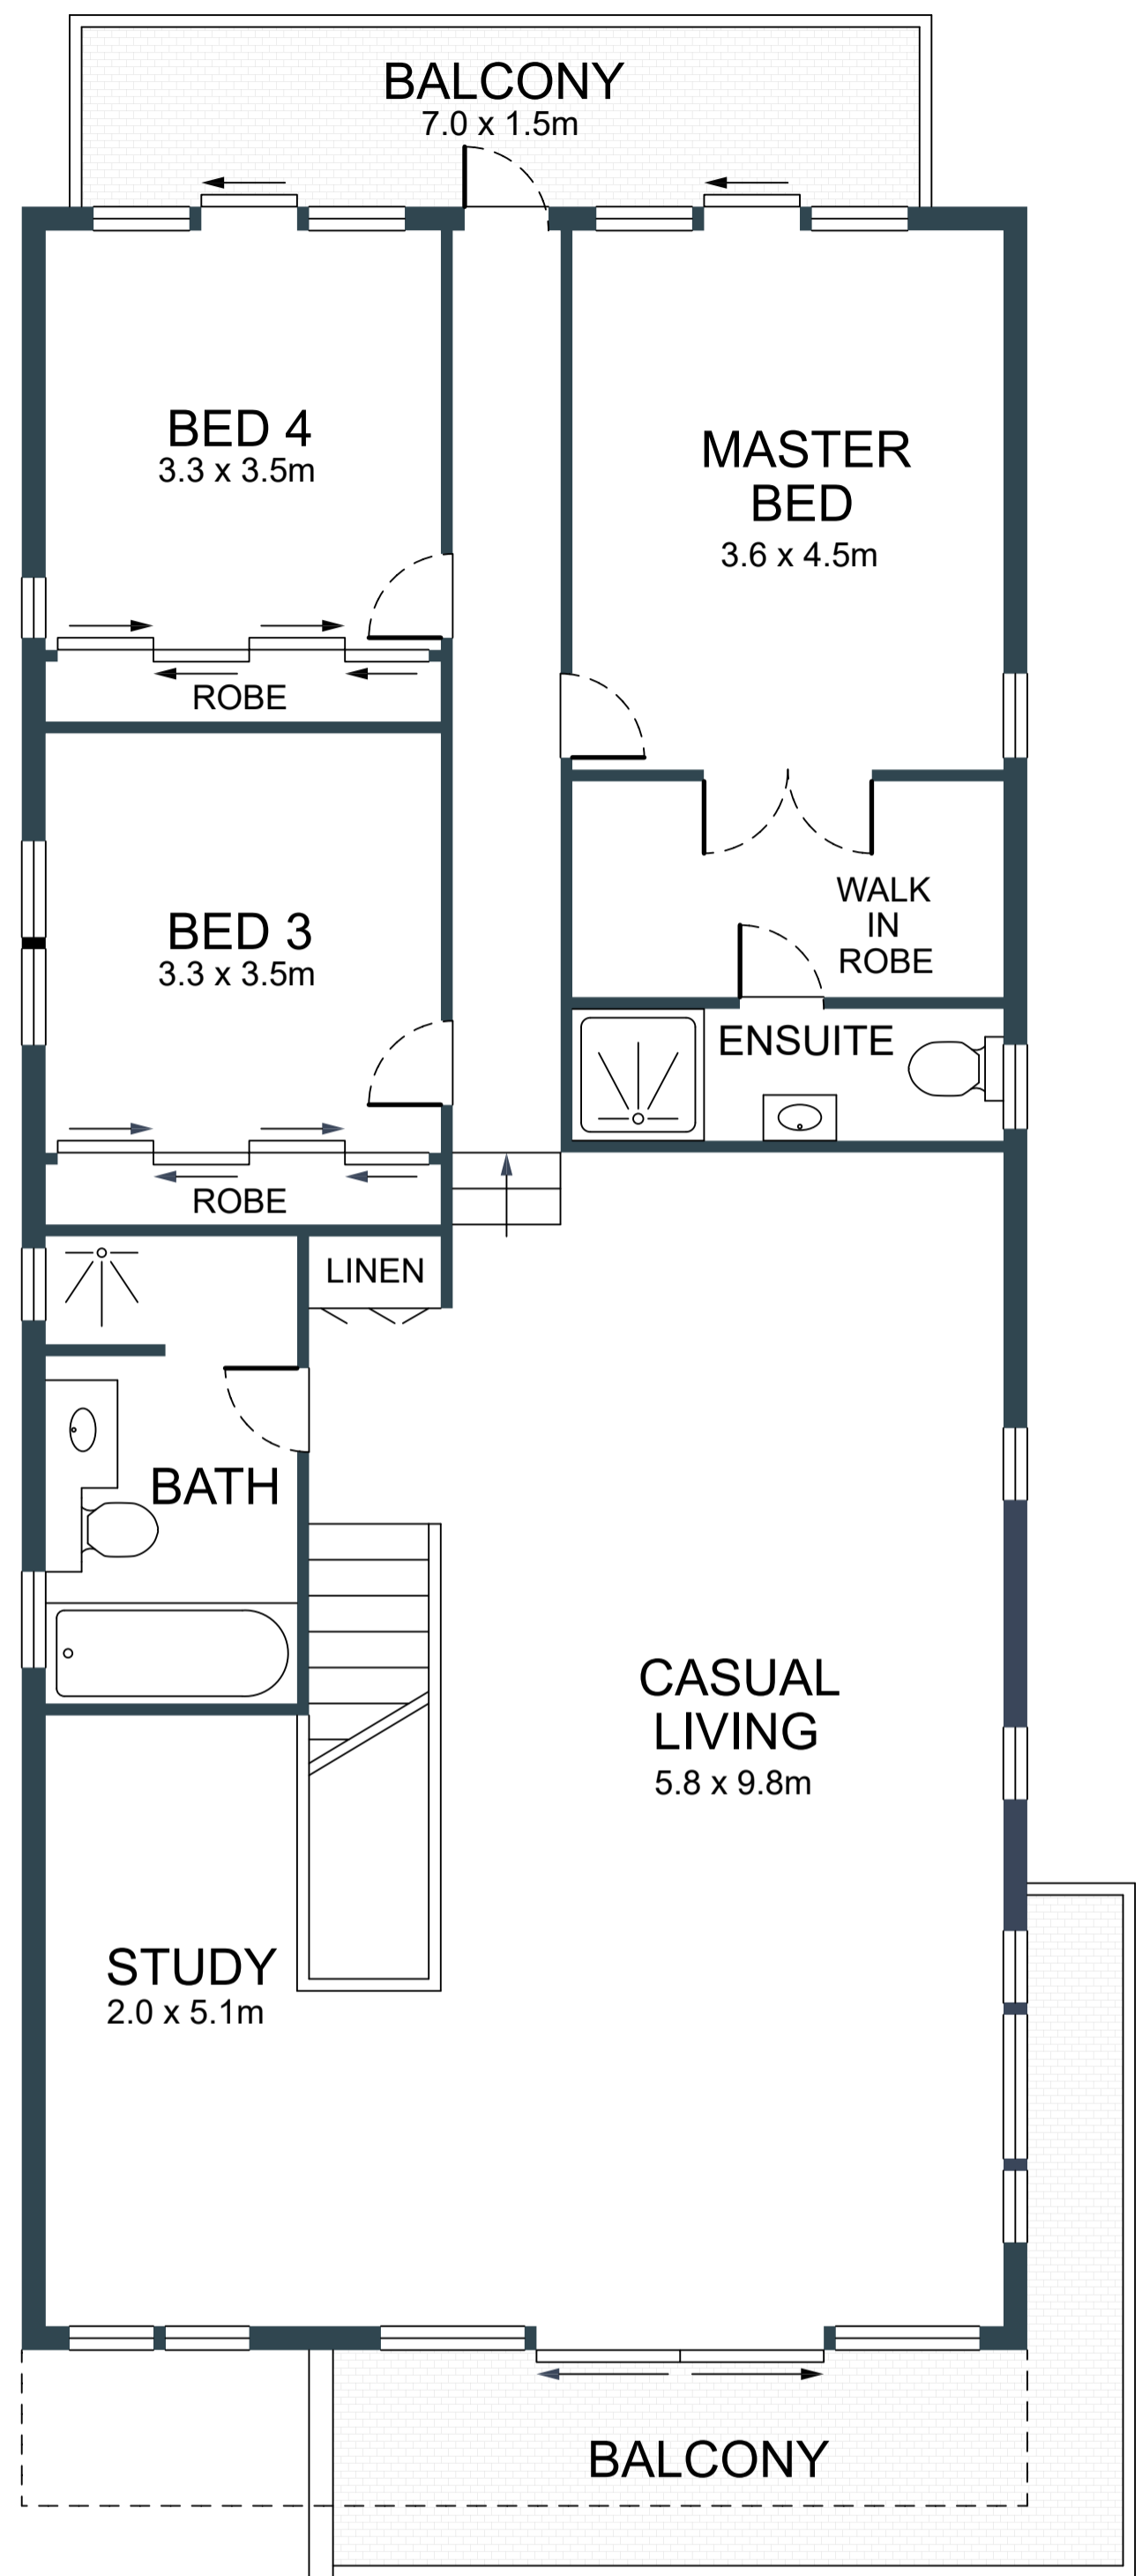

LOWER LEVEL

ENTRY LEVEL

UPPER LEVEL

SITE PLAN  
(NOT TO SCALE)

**961 PITTWATER ROAD, COLLAROY**

Scale in metres. Indicative only. Dimensions are approximate.  
 All information contained here in is gathered from sources we believe to be reliable.  
 However we cannot guarantee its accuracy and interested persons should rely on their own enquires.