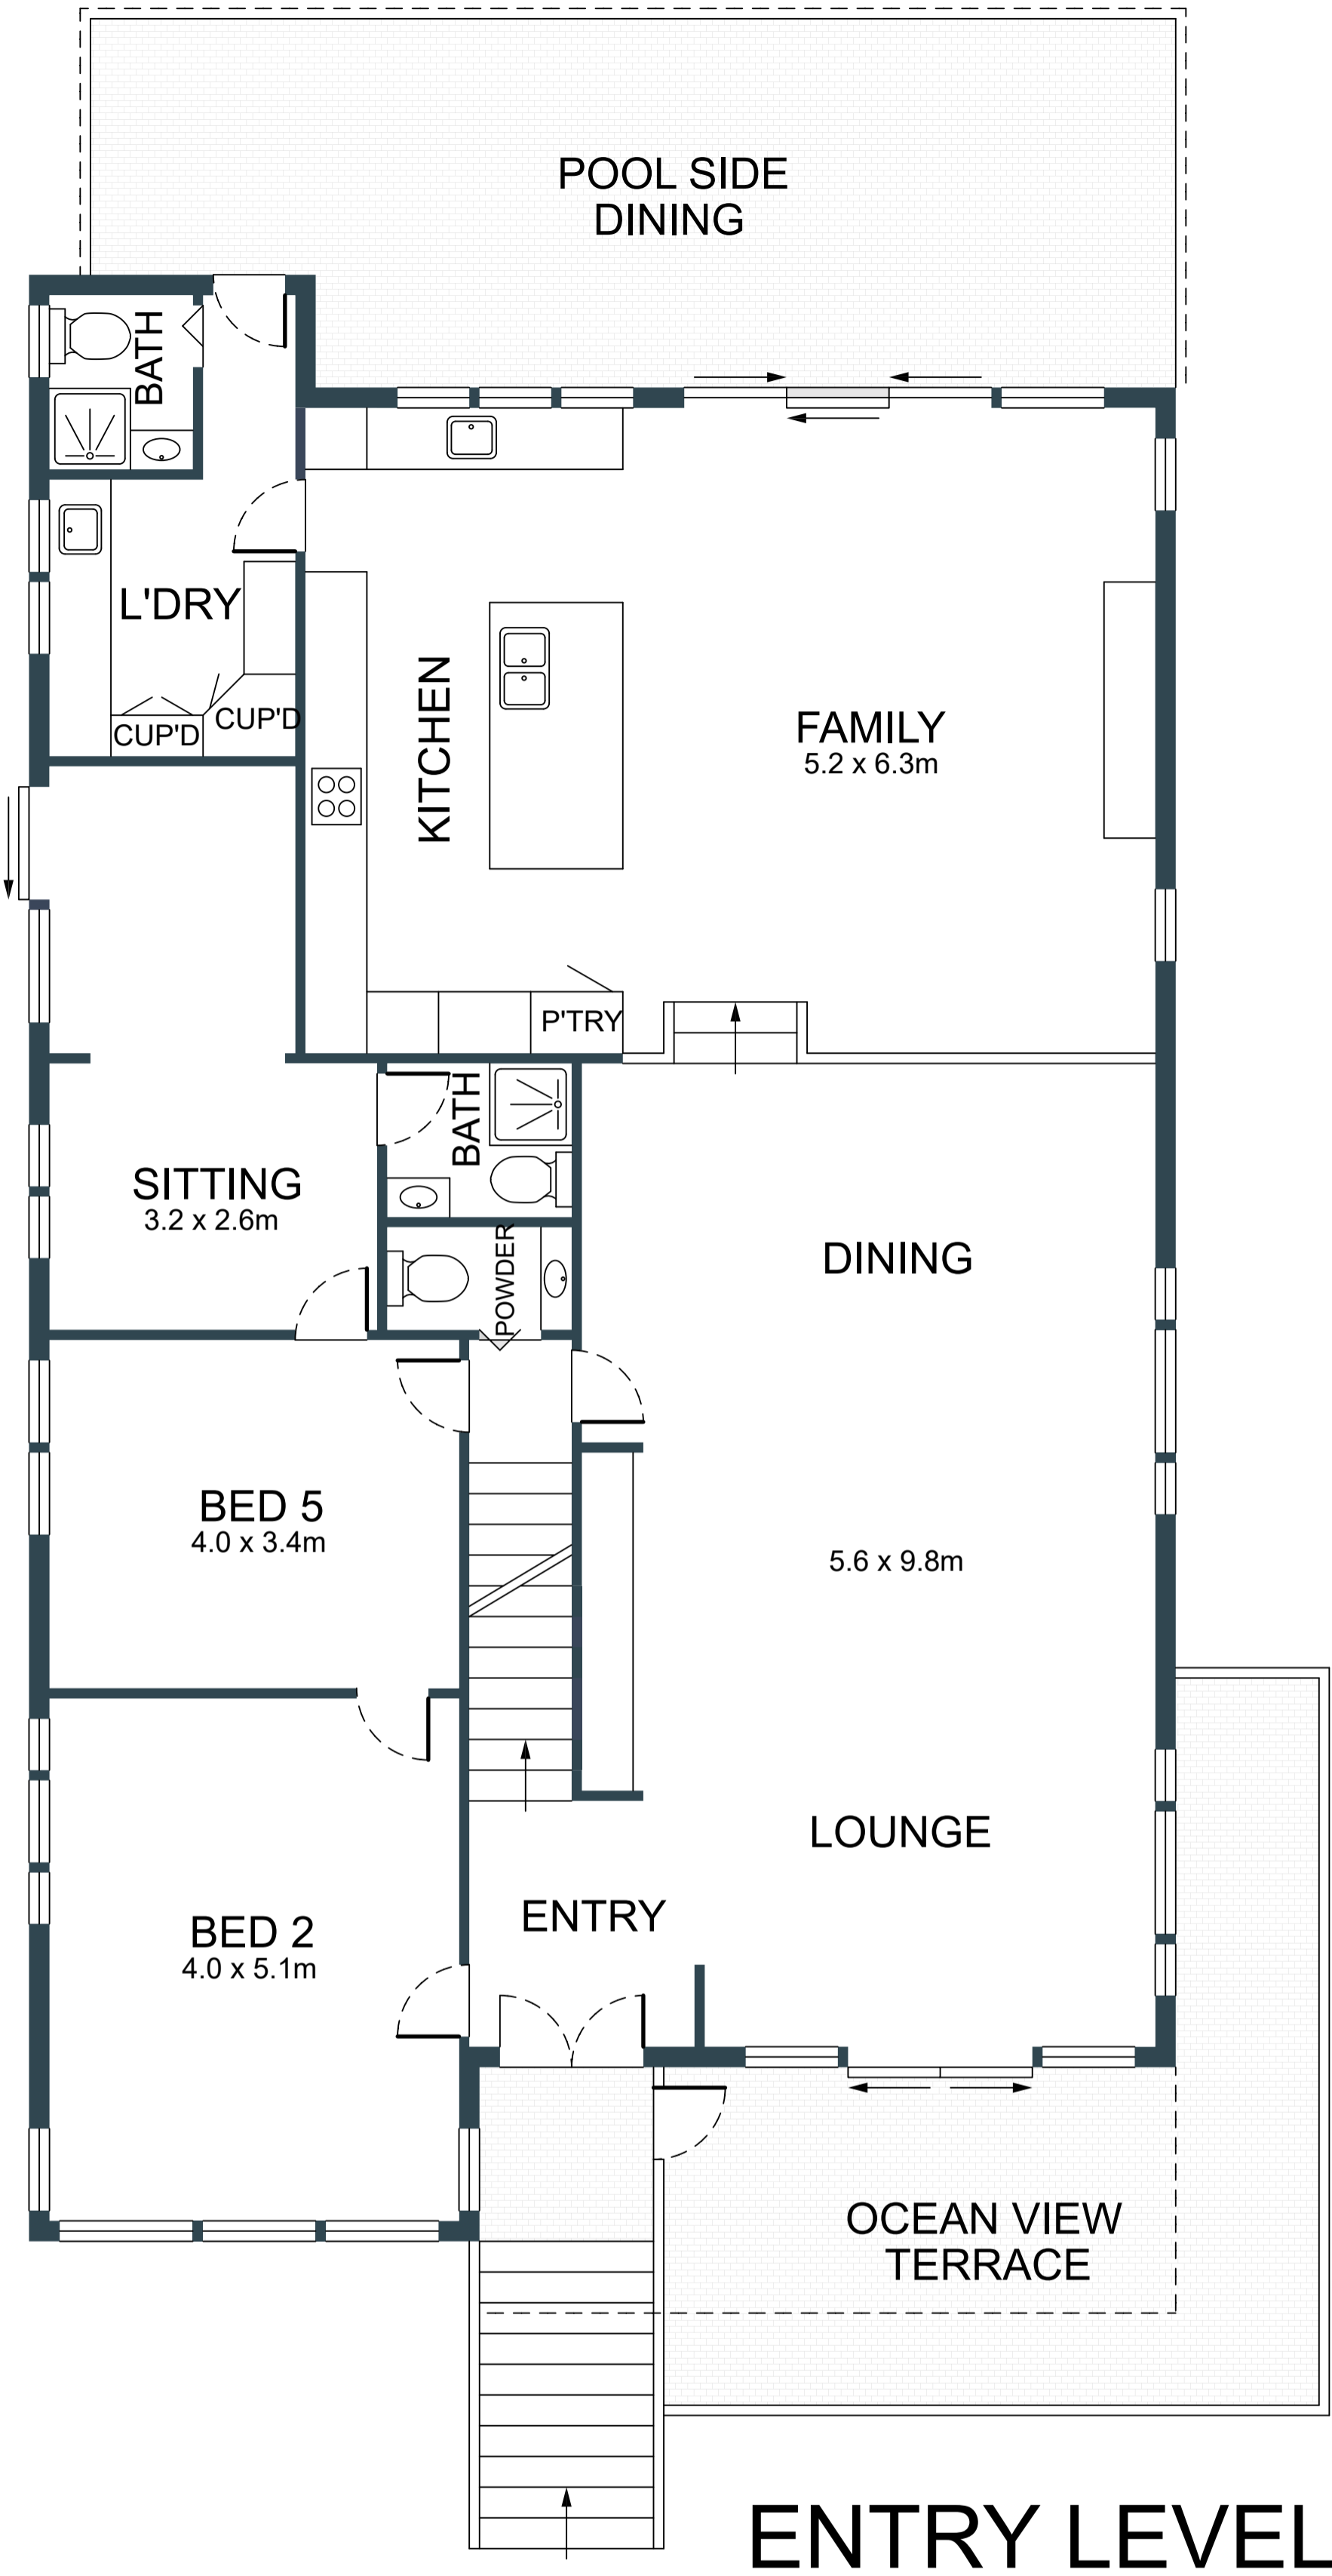

LOWER LEVEL

ENTRY LEVEL

UPPER LEVEL

SITE PLAN  
(NOT TO SCALE)

**961 PITTWATER ROAD, COLLAROY**

Scale in metres. Indicative only. Dimensions are approximate.  
 All information contained here in is gathered from sources we believe to be reliable.  
 However we cannot guarantee its accuracy and interested persons should rely on their own enquires.